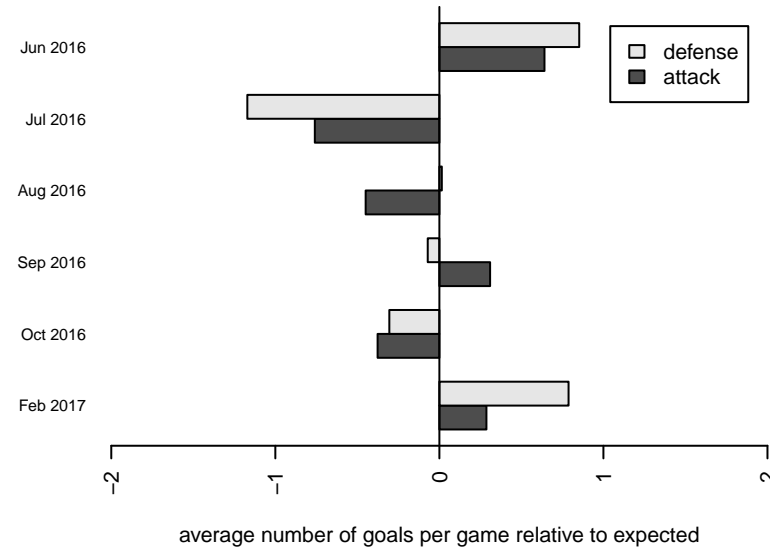

Performance relative to 13 month average