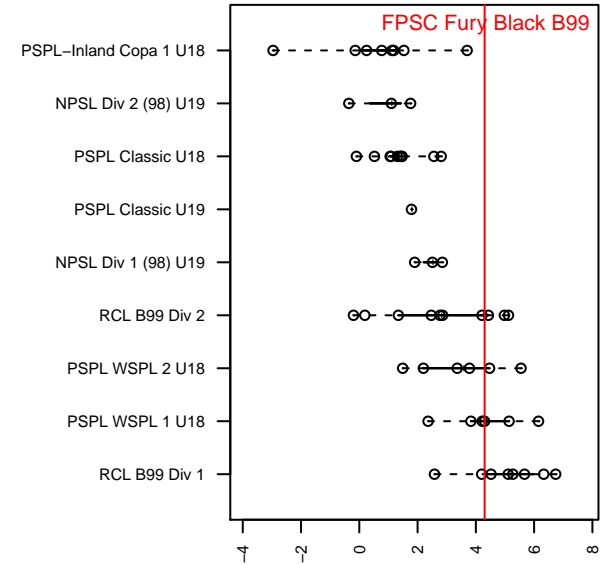

**attack and defense rating
relative to others at age
and all opponents in last 13 months**