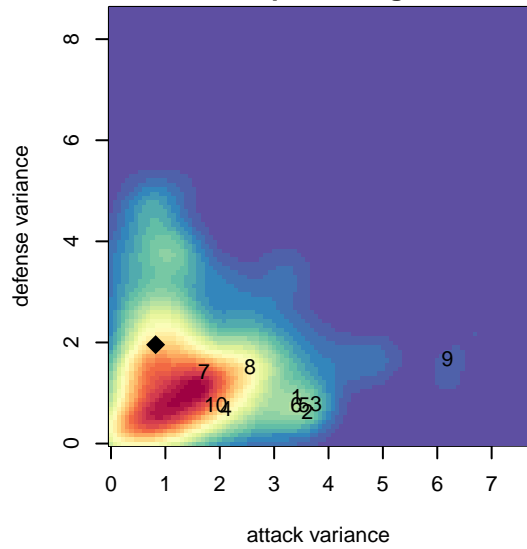

**attack and defense variance (black dot)
relative to other teams
and top 10 in region**