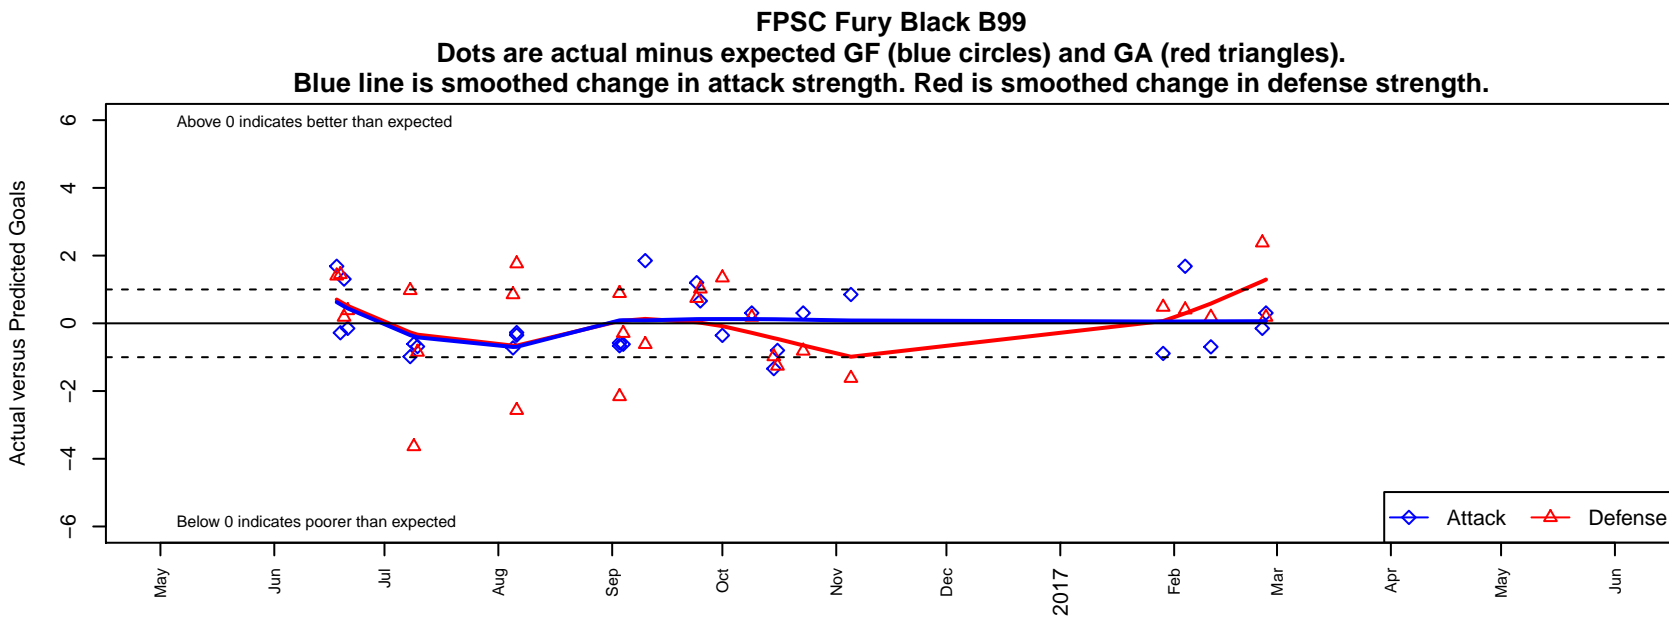

**attack and defense variance (black dot)
relative to other teams
and top 10 in region**

**attack and defense rating
relative to others at age
and all opponents in last 13 months**

FPSC Fury Black B99

Franklin Pierce SC
Tacoma, WA
B99 total strength=1721
attack=31.39 defense=18.87
fall league = PSPL WSPL 1 U18
notes= Henry 2015

alt names used:
FPSC Fury B99 Black
FPSC FURY B99 BLACK (WA)
FPSC Fury B99 Black
FPSC FURY B99 BLACK (WA)

Venues played:
2016 US Club Regionals 1998
2016 Nike Crossfire Challenge Super Group U'
2016 WA Rush Cup B98/99 Gold U19
2016 Labor Day Cup BU18
2016 PSPL WSPL 1 U18
2016 WA Cup HS Gold U18