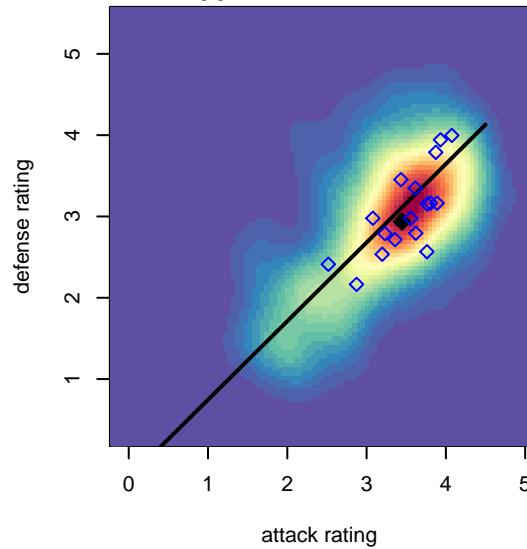

**attack and defense rating
relative to others at age
and all opponents in last 13 months**